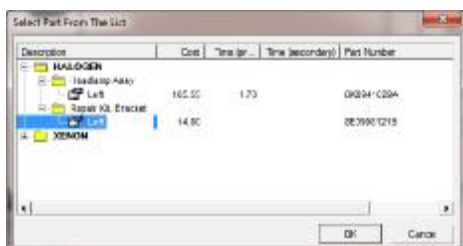

Repair Kit Selection and Automatic Prompt in Glassmatix

- When the headlamp is double-clicked from the vehicle image as shown below, the repair kit will be offered as a choice as well as the headlamp.